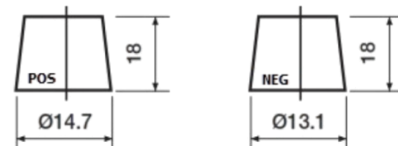

**Product overview**

Batteries for Cars

**Formula Xtreme FA456**

Part number	FA456
Technology	Flooded
EAN/GTIN	3661024044127
Voltage	12 V
Capacity	45.0 Ah
CCA	390 A
Length	237 mm
Width	127 mm
Height	227 mm
Box size	B24
Polarity	ETN 0
Terminal Type	JIS taper post
Hold Down	B1
Weights (subject of variation)	11.80 kg

**Polarity**

**Terminal Type**

Remove T1 adapter for T3

**Hold Down**

Design, features and specifications are subject to change without notice. We disclaim any representation or warranty, express or implied, concerning the data or recommendations, and in no event shall be liable for any loss or damage claimed to have arisen as a result. Some products may not be available in your local market.