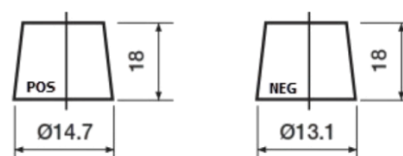

Product overview

Batteries for Cars

Formula Xtreme FA456

| | |
|--------------------------------|----------------|
| Part number | FA456 |
| Technology | Flooded |
| EAN/GTIN | 3661024044127 |
| Voltage | 12 V |
| Capacity | 45.0 Ah |
| CCA | 390 A |
| Length | 237 mm |
| Width | 127 mm |
| Height | 227 mm |
| Box size | B24 |
| Polarity | ETN 0 |
| Terminal Type | JIS taper post |
| Hold Down | B1 |
| Weights (subject of variation) | 11.80 kg |

Polarity

Terminal Type

Remove T1 adapter for T3

Hold Down

Design, features and specifications are subject to change without notice. We disclaim any representation or warranty, express or implied, concerning the data or recommendations, and in no event shall be liable for any loss or damage claimed to have arisen as a result. Some products may not be available in your local market.