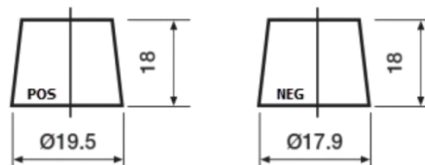

Product overview

Batteries for Cars

Formula Xtreme FA456

| | |
|--------------------------------|----------------|
| Part number | FA456 |
| Technology | Flooded |
| EAN/GTIN | 3661024044127 |
| Voltage | 12 V |
| Capacity | 45.0 Ah |
| CCA | 390 A |
| Length | 237 mm |
| Width | 127 mm |
| Height | 227 mm |
| Box size | B24 |
| Polarity | ETN 0 |
| Terminal Type | JIS taper post |
| Hold Down | B1 |
| Weights (subject of variation) | 11.80 kg |

Polarity

Terminal Type

Remove T1 adapter for T3

Hold Down

Design, features and specifications are subject to change without notice. We disclaim any representation or warranty, express or implied, concerning the data or recommendations, and in no event shall be liable for any loss or damage claimed to have arisen as a result. Some products may not be available in your local market.