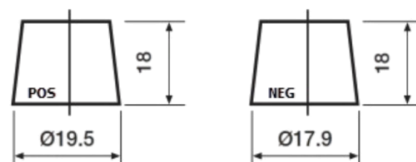

**Product overview**

Batteries for Cars

**Formula Xtreme FA456**

Part number	FA456
Technology	Flooded
EAN/GTIN	3661024044127
Voltage	12 V
Capacity	45.0 Ah
CCA	390 A
Length	237 mm
Width	127 mm
Height	227 mm
Box size	B24
Polarity	ETN 0
Terminal Type	JIS taper post
Hold Down	B1
Weights (subject of variation)	11.80 kg

**Polarity**

**Terminal Type**

Remove T1 adapter for T3

**Hold Down**

Design, features and specifications are subject to change without notice. We disclaim any representation or warranty, express or implied, concerning the data or recommendations, and in no event shall be liable for any loss or damage claimed to have arisen as a result. Some products may not be available in your local market.