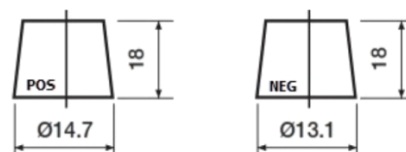

Product overview

Batteries for Cars

Formula Xtreme FA406

Part number	FA406
Technology	Flooded
EAN/GTIN	3661024047005
Voltage	12 V
Capacity	40.0 Ah
CCA	350 A
Length	187 mm
Width	127 mm
Height	220 mm
Box size	B19
Polarity	ETN 0
Terminal Type	JIS taper post
Hold Down	B1
Weights (subject of variation)	9.30 kg

Remove T1 adapter for T3

Hold Down

Design, features and specifications are subject to change without notice. We disclaim any representation or warranty, express or implied, concerning the data or recommendations, and in no event shall be liable for any loss or damage claimed to have arisen as a result. Some products may not be available in your local market.