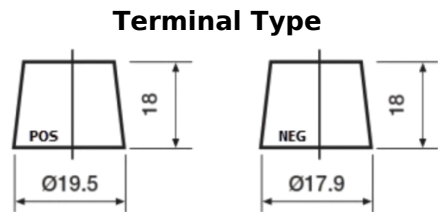

Product overview

Batteries for Cars

Formula Xtreme FA406

Part number	FA406
Technology	Flooded
EAN/GTIN	3661024047005
Voltage	12 V
Capacity	40.0 Ah
CCA	350 A
Length	187 mm
Width	127 mm
Height	220 mm
Box size	B19
Polarity	ETN 0
Terminal Type	JIS taper post
Hold Down	B1
Weights (subject of variation)	9.30 kg