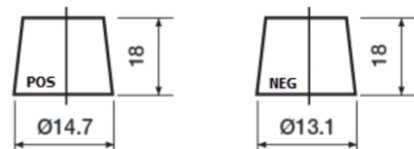

Batteries for Cars

Formula Xtreme FA406

Part number	FA406
Technology	Flooded
EAN/GTIN	3661024047005
Voltage	12 V
Capacity	40.0 Ah
CCA	350 A
Length	187 mm
Width	127 mm
Height	220 mm
Box size	B19
Polarity	ETN 0
Terminal Type	JIS taper post
Hold Down	B1
Weights (subject of variation)	9.30 kg

Polarity

Terminal Type

Remove T1 adapter for T3

Hold Down

Design, features and specifications are subject to change without notice. We disclaim any representation or warranty, express or implied, concerning the data or recommendations, and in no event shall be liable for any loss or damage claimed to have arisen as a result. Some products may not be available in your local market.