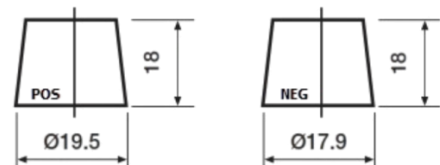

Batteries for Cars

Formula Xtreme FA406

Part number	FA406
Technology	Flooded
EAN/GTIN	3661024047005
Voltage	12 V
Capacity	40.0 Ah
CCA	350 A
Length	187 mm
Width	127 mm
Height	220 mm
Box size	B19
Polarity	ETN 0
Terminal Type	JIS taper post
Hold Down	B1
Weights (subject of variation)	9.30 kg

Polarity

Terminal Type

Remove T1 adapter for T3

Hold Down

Design, features and specifications are subject to change without notice. We disclaim any representation or warranty, express or implied, concerning the data or recommendations, and in no event shall be liable for any loss or damage claimed to have arisen as a result. Some products may not be available in your local market.