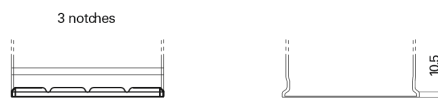

Product overview

Batteries for Cars

Formula Xtreme FA406

Part number	FA406
Technology	Flooded
EAN/GTIN	3661024047005
Voltage	12 V
Capacity	40.0 Ah
CCA	350 A
Length	187 mm
Width	127 mm
Height	220 mm
Box size	B19
Polarity	ETN 0
Terminal Type	JIS taper post
Hold Down	B1
Weights (subject of variation)	9.30 kg

Remove T1 adapter for T3

Hold Down

Design, features and specifications are subject to change without notice. We disclaim any representation or warranty, express or implied, concerning the data or recommendations, and in no event shall be liable for any loss or damage claimed to have arisen as a result. Some products may not be available in your local market.