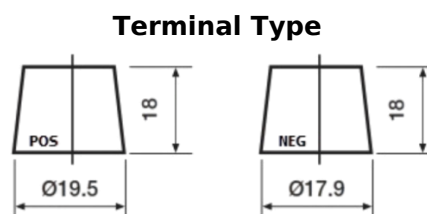

Product overview

Batteries for Cars

Formula Xtreme FA406

Part number	FA406
Technology	Flooded
EAN/GTIN	3661024047005
Voltage	12 V
Capacity	40.0 Ah
CCA	350 A
Length	187 mm
Width	127 mm
Height	220 mm
Box size	B19
Polarity	ETN 0
Terminal Type	JIS taper post
Hold Down	B1
Weights (subject of variation)	9.30 kg

Remove T1 adapter for T3

Hold Down

Design, features and specifications are subject to change without notice. We disclaim any representation or warranty, express or implied, concerning the data or recommendations, and in no event shall be liable for any loss or damage claimed to have arisen as a result. Some products may not be available in your local market.