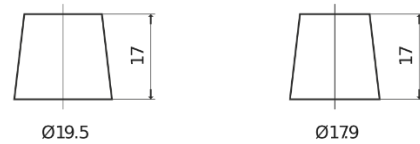

Product overview

Batteries for Cars

Formula Xtreme FA1000

Part number	FA1000
Technology	Flooded
EAN/GTIN	3661024044257
Voltage	12 V
Capacity	100.0 Ah
CCA	900 A
Length	353 mm
Width	175 mm
Height	190 mm
Box size	L05
Polarity	ETN 0
Terminal Type	EN taper post
Hold Down	B13
Weights (subject of variation)	22.60 kg

Polarity

Terminal Type

Positive Terminal

Negative Terminal

Hold Down

Design, features and specifications are subject to change without notice. We disclaim any representation or warranty, express or implied, concerning the data or recommendations, and in no event shall be liable for any loss or damage claimed to have arisen as a result. Some products may not be available in your local market.