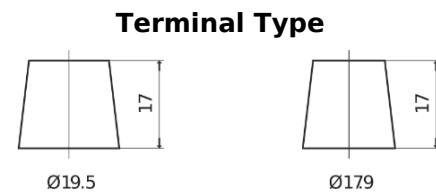

Product overview

Batteries for Trucks, Buses, Construction, Agriculture

EndurancePRO EFB EX2253

Part number	EX2253
Technology	EFB
EAN/GTIN	3661024036702
Voltage	12 V
Capacity	225.0 Ah
CCA	1150 A
Length	518 mm
Width	274 mm
Height	240 mm
Box size	D06
Polarity	ETN 3
Terminal Type	EN taper post
Hold Down	B0
Weights (subject of variation)	60.10 kg