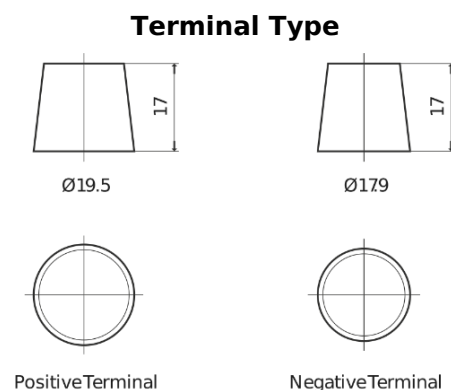

Product overview

Batteries for Trucks, Buses, Construction, Agriculture

EndurancePRO EFB EX2253

Part number	EX2253
Technology	EFB
EAN/GTIN	3661024036702
Voltage	12 V
Capacity	225.0 Ah
CCA	1150 A
Length	518 mm
Width	274 mm
Height	240 mm
Box size	D06
Polarity	ETN 3
Terminal Type	EN taper post
Hold Down	B0
Weights (subject of variation)	60.10 kg