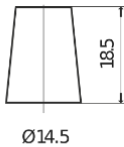

Product overview

Batteries for Cars

Formula FB457

Part number	FB457
Technology	Flooded
EAN/GTIN	3661024044363
Voltage	12 V
Capacity	45 Ah
CCA	330 A
Length	237 mm
Width	127 mm
Height	227 mm
Box size	B24
Polarity	ETN 1
Terminal Type	JIS taper post
Hold Down	B0
Weights (subject of variation)	11.40 kg

Polarity

Terminal Type

Positive Terminal

Negative Terminal

Hold Down

Design, features and specifications are subject to change without notice. We disclaim any representation or warranty, express or implied, concerning the data or recommendations, and in no event shall be liable for any loss or damage claimed to have arisen as a result. Some products may not be available in your local market.