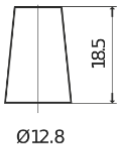

Product overview

Batteries for Cars

Formula FB457

Part number	FB457
Technology	Flooded
EAN/GTIN	3661024044363
Voltage	12 V
Capacity	45 Ah
CCA	330 A
Length	237 mm
Width	127 mm
Height	227 mm
Box size	B24
Polarity	ETN 1
Terminal Type	JIS taper post
Hold Down	B0
Weights (subject of variation)	11.40 kg

Polarity

Terminal Type

Positive Terminal

Negative Terminal

Hold Down

Design, features and specifications are subject to change without notice. We disclaim any representation or warranty, express or implied, concerning the data or recommendations, and in no event shall be liable for any loss or damage claimed to have arisen as a result. Some products may not be available in your local market.