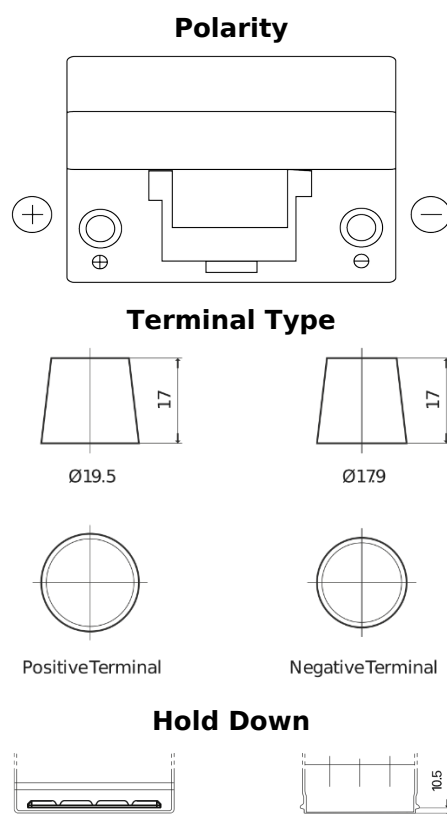

Product overview

Batteries for Cars

Formula FB955

Part number	FB955
Technology	Flooded
EAN/GTIN	3661024044462
Voltage	12 V
Capacity	95 Ah
CCA	760 A
Length	306 mm
Width	173 mm
Height	222 mm
Box size	D31
Polarity	ETN 1
Terminal Type	EN taper post
Hold Down	Korean B1
Weights (subject of variation)	20.60 kg