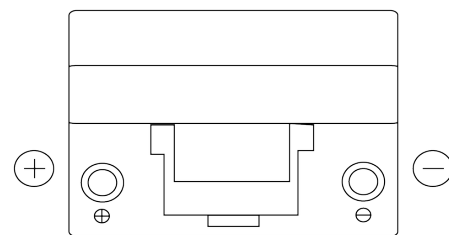

**Product overview**

Batteries for Cars

**Formula FB955**

Part number	FB955
Technology	Flooded
EAN/GTIN	3661024044462
Voltage	12 V
Capacity	95 Ah
CCA	760 A
Length	306 mm
Width	173 mm
Height	222 mm
Box size	D31
Polarity	ETN 1
Terminal Type	EN taper post
Hold Down	Korean B1
Weights (subject of variation)	20.60 kg

**Polarity**

**Terminal Type**

Positive Terminal

Negative Terminal

**Hold Down**

Design, features and specifications are subject to change without notice. We disclaim any representation or warranty, express or implied, concerning the data or recommendations, and in no event shall be liable for any loss or damage claimed to have arisen as a result. Some products may not be available in your local market.