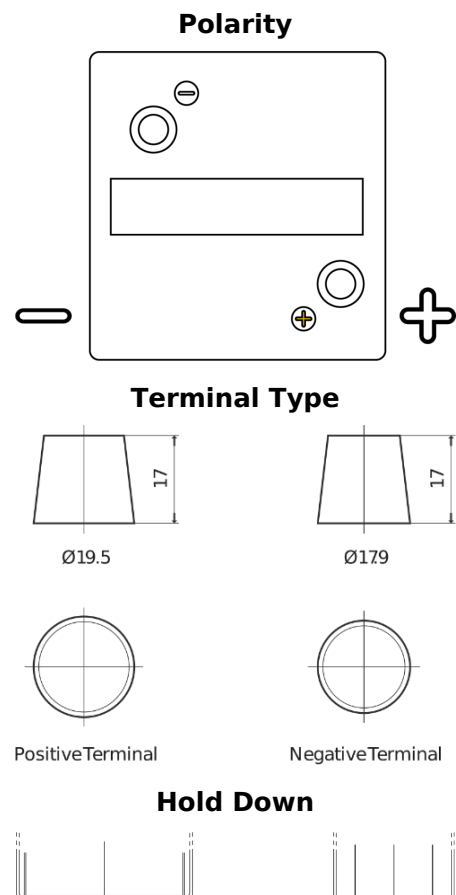

Product overview

Batteries for Marine and Leisure

Vintage EU80-6

| | |
|--------------------------------|---------------|
| Part number | EU80-6 |
| Technology | Flooded |
| EAN/GTIN | 3661024036160 |
| Voltage | 6 V |
| Capacity | 80.0 Ah |
| CCA | 600 A |
| Length | 158 mm |
| Width | 165 mm |
| Height | 220 mm |
| Box size | M02 |
| Polarity | ETN 0 |
| Terminal Type | EN taper post |
| Hold Down | B0 |
| Weights (subject of variation) | 11.00 kg |