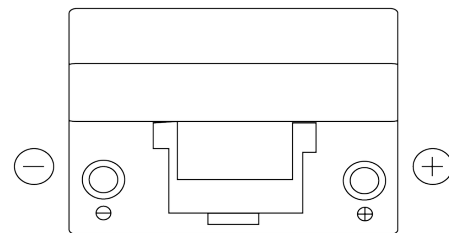

Product overview

Batteries for Cars

Formula FB954

Part number	FB954
Technology	Flooded
EAN/GTIN	3661024044455
Voltage	12 V
Capacity	95 Ah
CCA	760 A
Length	306 mm
Width	173 mm
Height	222 mm
Box size	D31
Polarity	ETN 0
Terminal Type	EN taper post
Hold Down	Korean B1
Weights (subject of variation)	20.60 kg

Polarity

Terminal Type

Positive Terminal

Negative Terminal

Hold Down

Design, features and specifications are subject to change without notice. We disclaim any representation or warranty, express or implied, concerning the data or recommendations, and in no event shall be liable for any loss or damage claimed to have arisen as a result. Some products may not be available in your local market.