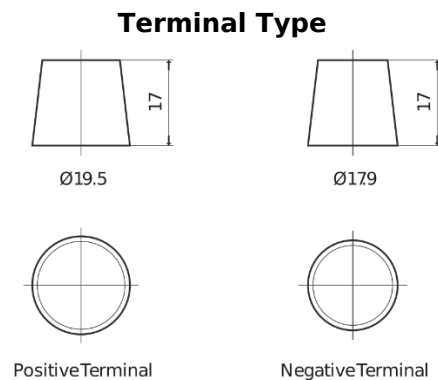

**Product overview**

Batteries for Marine and Leisure

**Vintage EU77-6**

Part number	EU77-6
Technology	Flooded
EAN/GTIN	3661024036177
Voltage	6 V
Capacity	77.0 Ah
CCA	650 A
Length	215 mm
Width	169 mm
Height	184 mm
Box size	H02
Polarity	ETN 0
Terminal Type	EN taper post
Hold Down	B6
Weights (subject of variation)	11.10 kg