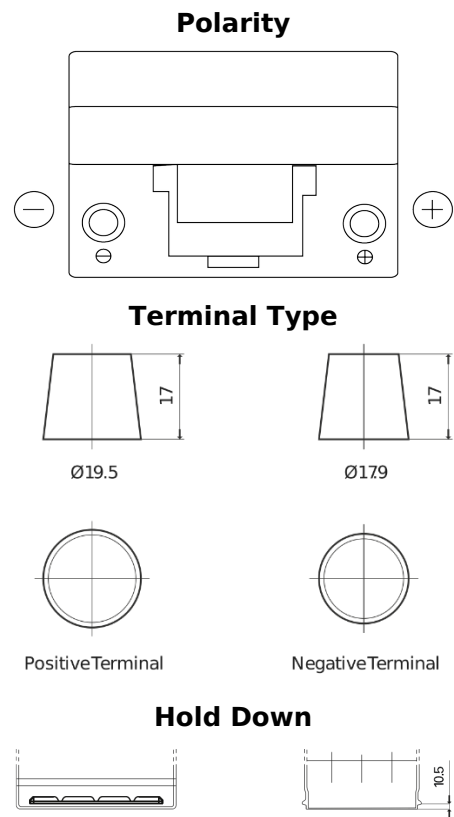

Product overview

Batteries for Cars

Power DB954

Part number	DB954
Technology	Flooded
EAN/GTIN	3661024024457
Voltage	12 V
Capacity	95 Ah
CCA	760 A
Length	306 mm
Width	173 mm
Height	222 mm
Box size	D31
Polarity	ETN 0
Terminal Type	EN taper post
Hold Down	Korean B1
Weights (subject of variation)	20.60 kg