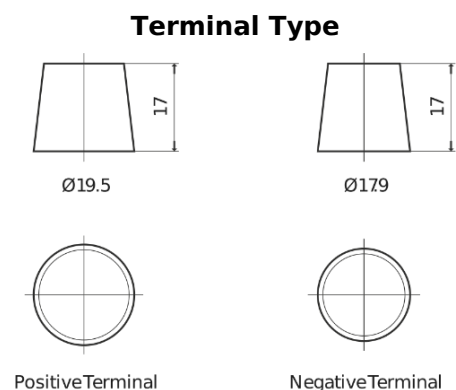

Product overview

Batteries for Marine and Leisure

Vintage EU260-6

| | |
|--------------------------------|---------------|
| Part number | EU260-6 |
| Technology | Flooded |
| EAN/GTIN | 3661024036115 |
| Voltage | 6 V |
| Capacity | 260.0 Ah |
| CCA | 1300 A |
| Length | 345 mm |
| Width | 172 mm |
| Height | 286 mm |
| Box size | M08 |
| Polarity | ETN 0 |
| Terminal Type | EN taper post |
| Hold Down | B0 |
| Weights (subject of variation) | 39.10 kg |