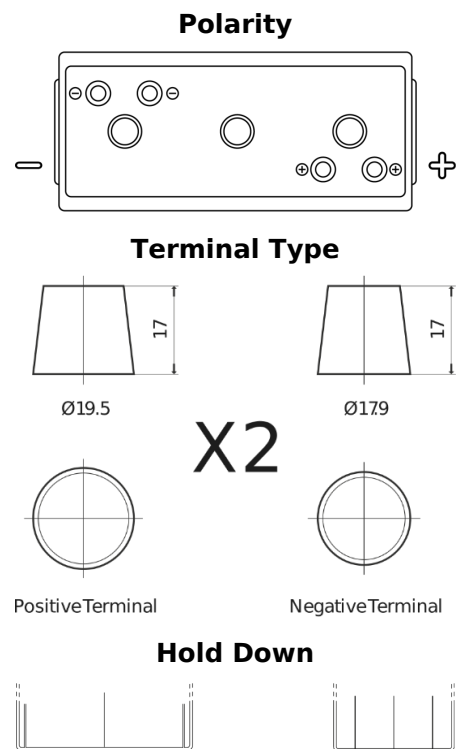

**Product overview**

Batteries for Marine and Leisure

**Vintage EU200-6**

|                                |                     |
|--------------------------------|---------------------|
| Part number                    | EU200-6             |
| Technology                     | Flooded             |
| EAN/GTIN                       | 3661024036139       |
| Voltage                        | 6 V                 |
| Capacity                       | 200.0 Ah            |
| CCA                            | 1150 A              |
| Length                         | 398 mm              |
| Width                          | 174 mm              |
| Height                         | 234 mm              |
| Box size                       | M06                 |
| Polarity                       | ETN 0               |
| Terminal Type                  | Twin EN taper posts |
| Hold Down                      | B0                  |
| Weights (subject of variation) | 27.80 kg            |