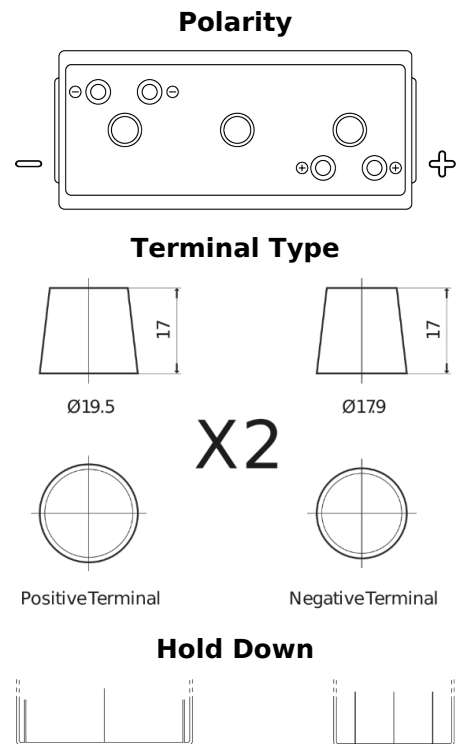

**Product overview**

Batteries for Marine and Leisure

**Vintage EU200-6**

|                                |                     |
|--------------------------------|---------------------|
| Part number                    | EU200-6             |
| Technology                     | Flooded             |
| EAN/GTIN                       | 3661024036139       |
| Voltage                        | 6 V                 |
| Capacity                       | 200.0 Ah            |
| CCA                            | 1150 A              |
| Length                         | 398 mm              |
| Width                          | 174 mm              |
| Height                         | 234 mm              |
| Box size                       | M06                 |
| Polarity                       | ETN 0               |
| Terminal Type                  | Twin EN taper posts |
| Hold Down                      | B0                  |
| Weights (subject of variation) | 27.80 kg            |