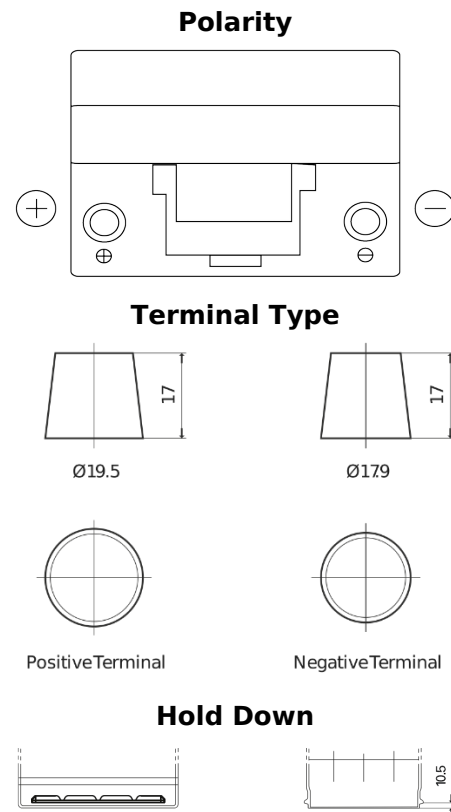

**Product overview**

Batteries for Cars

**Standard TC905**

Part number	TC905
Technology	Flooded
EAN/GTIN	3661024054768
Voltage	12 V
Capacity	90 Ah
CCA	680 A
Length	306 mm
Width	173 mm
Height	222 mm
Box size	D31
Polarity	ETN 1
Terminal Type	EN taper post
Hold Down	Korean B1
Weights (subject of variation)	19.90 kg