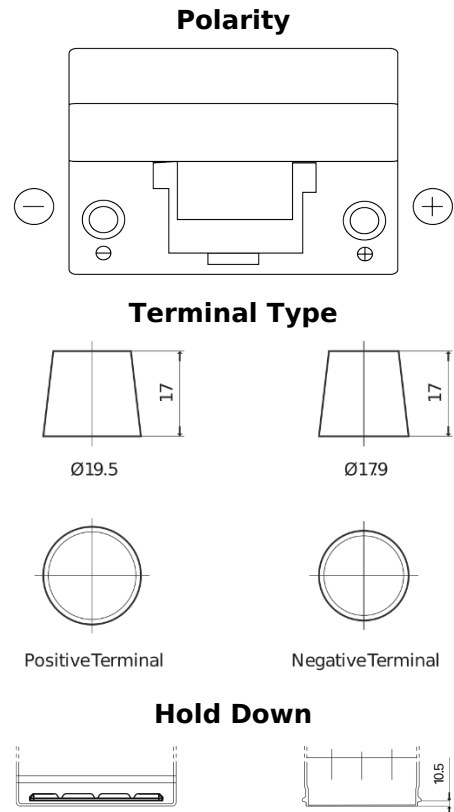

**Product overview**

Batteries for Cars

**Standard TC904**

Part number	TC904
Technology	Flooded
EAN/GTIN	3661024054751
Voltage	12 V
Capacity	90 Ah
CCA	680 A
Length	306 mm
Width	173 mm
Height	222 mm
Box size	D31
Polarity	ETN 0
Terminal Type	EN taper post
Hold Down	Korean B1
Weights (subject of variation)	19.90 kg