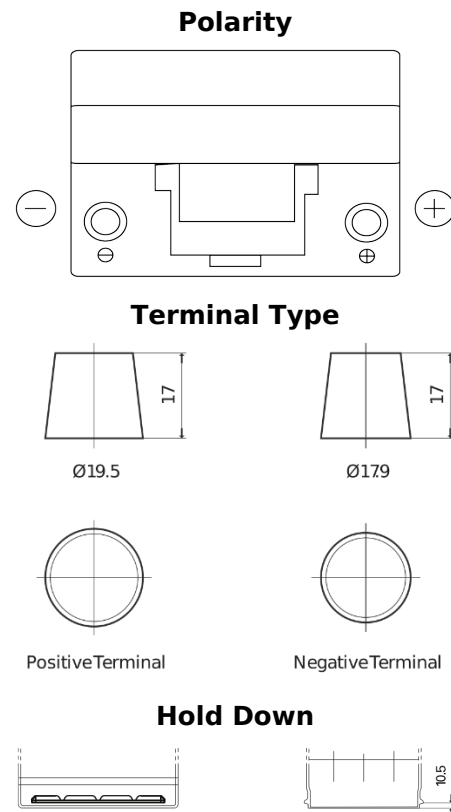

Product overview

Batteries for Cars

Classic EC904

Part number	EC904
Technology	Flooded
EAN/GTIN	3661024034753
Voltage	12 V
Capacity	90 Ah
CCA	680 A
Length	306 mm
Width	173 mm
Height	222 mm
Box size	D31
Polarity	ETN 0
Terminal Type	EN taper post
Hold Down	Korean B1
Weights (subject of variation)	19.90 kg