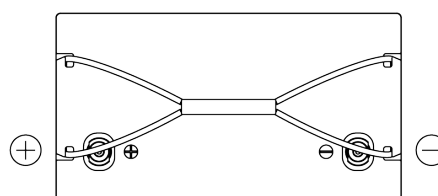

**Product overview**

Batteries for Marine and Leisure

**Equipment Li-Ion EV1300**

Part number	EV1300
Technology	Li-Ion
EAN/GTIN	3661024037679
Voltage	12 V
Capacity	100 Ah
Watt hour	1300 Wh
Length	308 mm
Width	168 mm
Height	211 mm
Box size	D31
Polarity	ETN 1
Terminal Type	Female M8
Hold Down	B0
Weights (subject of variation)	12.10 kg

**Polarity**

**Terminal Type**

**Hold Down**

Design, features and specifications are subject to change without notice. We disclaim any representation or warranty, express or implied, concerning the data or recommendations, and in no event shall be liable for any loss or damage claimed to have arisen as a result. Some products may not be available in your local market.