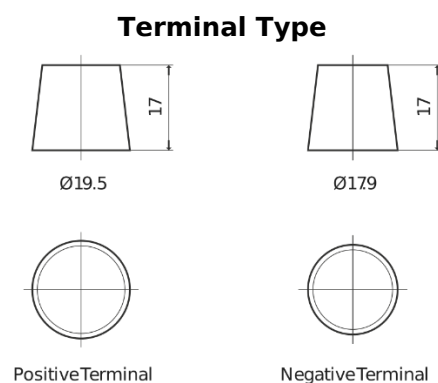

**Product overview**

Batteries for Marine and Leisure

**Equipment ET950**

Part number	ET950
Technology	Flooded
EAN/GTIN	3661024035897
Voltage	12 V
Capacity	135.0 Ah
Watt hour	950 Wh
Length	513 mm
Width	189 mm
Height	223 mm
Box size	D04
Polarity	ETN 3
Terminal Type	EN taper post
Hold Down	B0
Weights (subject of variation)	39.50 kg