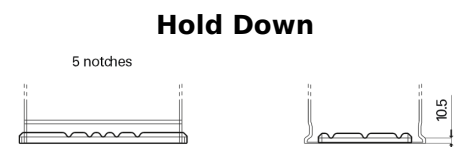

**Product overview**

Batteries for Marine and Leisure

**Equipment ET550**

Part number	ET550
Technology	Flooded
EAN/GTIN	3661024036344
Voltage	12 V
Capacity	80.0 Ah
Watt hour	550 Wh
Length	278 mm
Width	175 mm
Height	190 mm
Box size	L03
Polarity	ETN 0
Terminal Type	EN taper post
Hold Down	B13
Weights (subject of variation)	20.70 kg