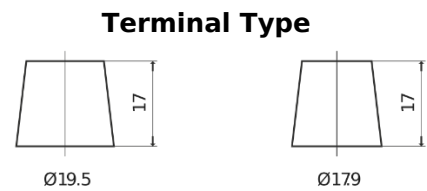

**Product overview**

Batteries for Marine and Leisure

**Equipment ET550**

Part number	ET550
Technology	Flooded
EAN/GTIN	3661024036344
Voltage	12 V
Capacity	80.0 Ah
Watt hour	550 Wh
Length	278 mm
Width	175 mm
Height	190 mm
Box size	L03
Polarity	ETN 0
Terminal Type	EN taper post
Hold Down	B13
Weights (subject of variation)	20.70 kg