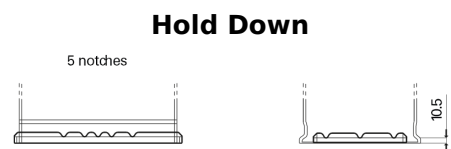

**Product overview**

Batteries for Marine and Leisure

**Equipment ET550**

Part number	ET550
Technology	Flooded
EAN/GTIN	3661024036344
Voltage	12 V
Capacity	80.0 Ah
Watt hour	550 Wh
Length	278 mm
Width	175 mm
Height	190 mm
Box size	L03
Polarity	ETN 0
Terminal Type	EN taper post
Hold Down	B13
Weights (subject of variation)	20.70 kg