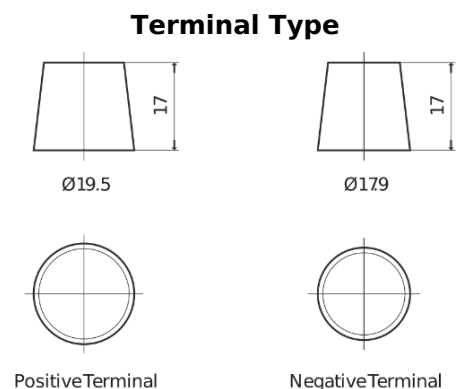

**Product overview**

Batteries for Marine and Leisure

**Equipment ET550**

Part number	ET550
Technology	Flooded
EAN/GTIN	3661024036344
Voltage	12 V
Capacity	80.0 Ah
Watt hour	550 Wh
Length	278 mm
Width	175 mm
Height	190 mm
Box size	L03
Polarity	ETN 0
Terminal Type	EN taper post
Hold Down	B13
Weights (subject of variation)	20.70 kg