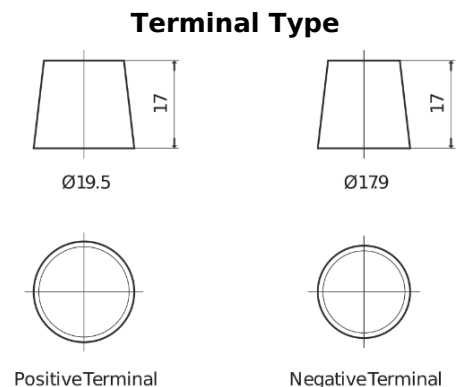

**Product overview**

Batteries for Marine and Leisure

**Equipment ET550**

Part number	ET550
Technology	Flooded
EAN/GTIN	3661024036344
Voltage	12 V
Capacity	80.0 Ah
Watt hour	550 Wh
Length	278 mm
Width	175 mm
Height	190 mm
Box size	L03
Polarity	ETN 0
Terminal Type	EN taper post
Hold Down	B13
Weights (subject of variation)	20.70 kg