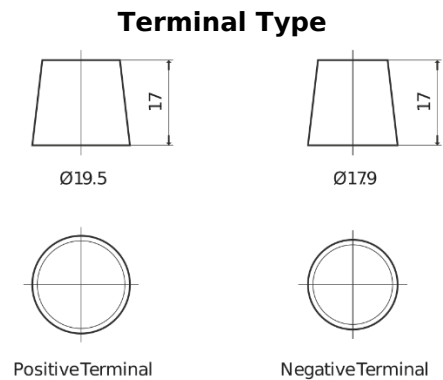

Product overview

Batteries for Cars

Technica TB705

Part number	TB705
Technology	Flooded
EAN/GTIN	3661024054447
Voltage	12 V
Capacity	70 Ah
CCA	540 A
Length	270 mm
Width	173 mm
Height	222 mm
Box size	D26
Polarity	ETN 1
Terminal Type	EN taper post
Hold Down	Korean B1+B6
Weights (subject of variation)	16.10 kg