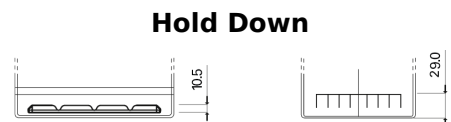

Product overview

Batteries for Cars

Technica TB705

Part number	TB705
Technology	Flooded
EAN/GTIN	3661024054447
Voltage	12 V
Capacity	70 Ah
CCA	540 A
Length	270 mm
Width	173 mm
Height	222 mm
Box size	D26
Polarity	ETN 1
Terminal Type	EN taper post
Hold Down	Korean B1+B6
Weights (subject of variation)	16.10 kg