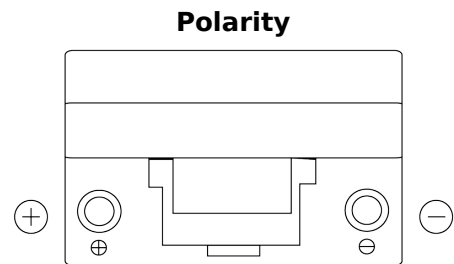

Product overview

Batteries for Cars

Technica TB705

Part number	TB705
Technology	Flooded
EAN/GTIN	3661024054447
Voltage	12 V
Capacity	70 Ah
CCA	540 A
Length	270 mm
Width	173 mm
Height	222 mm
Box size	D26
Polarity	ETN 1
Terminal Type	EN taper post
Hold Down	Korean B1+B6
Weights (subject of variation)	16.10 kg