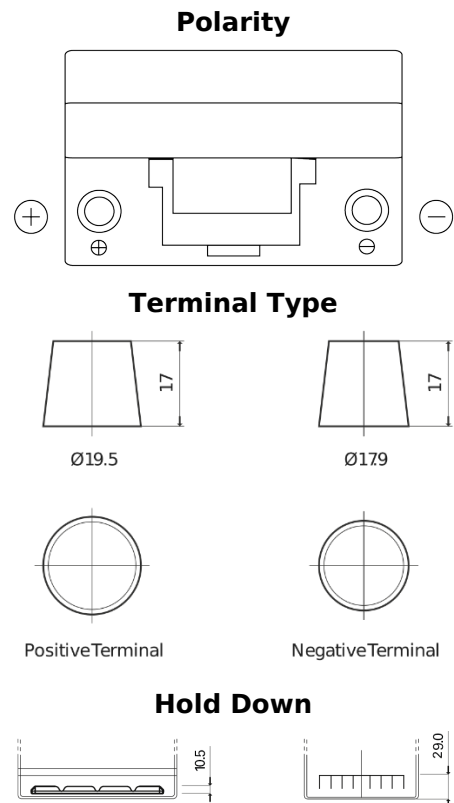

Product overview

Batteries for Cars

Formula FB705

Part number	FB705
Technology	Flooded
EAN/GTIN	3661024044448
Voltage	12 V
Capacity	70 Ah
CCA	540 A
Length	270 mm
Width	173 mm
Height	222 mm
Box size	D26
Polarity	ETN 1
Terminal Type	EN taper post
Hold Down	Korean B1+B6
Weights (subject of variation)	16.10 kg