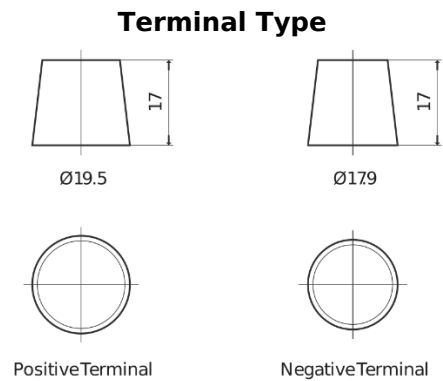

Product overview

Batteries for Cars

Excell EB705

Part number	EB705
Technology	Flooded
EAN/GTIN	3661024034449
Voltage	12 V
Capacity	70 Ah
CCA	540 A
Length	270 mm
Width	173 mm
Height	222 mm
Box size	D26
Polarity	ETN 1
Terminal Type	EN taper post
Hold Down	Korean B1+B6
Weights (subject of variation)	16.10 kg