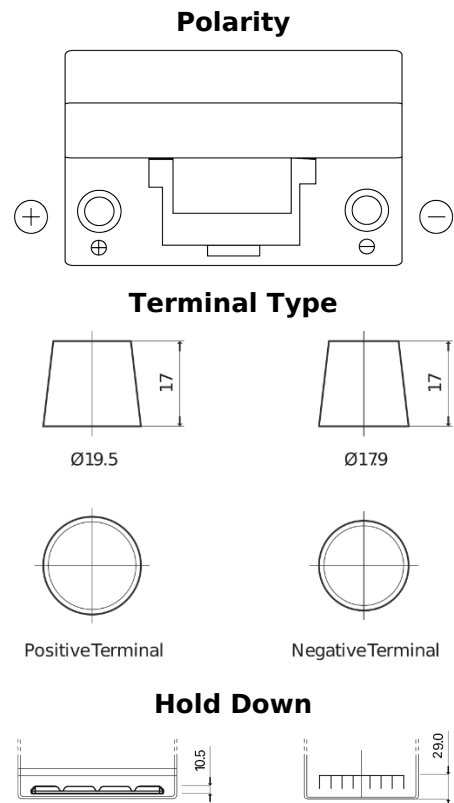

Product overview

Batteries for Cars

Excell EB705

Part number	EB705
Technology	Flooded
EAN/GTIN	3661024034449
Voltage	12 V
Capacity	70 Ah
CCA	540 A
Length	270 mm
Width	173 mm
Height	222 mm
Box size	D26
Polarity	ETN 1
Terminal Type	EN taper post
Hold Down	Korean B1+B6
Weights (subject of variation)	16.10 kg