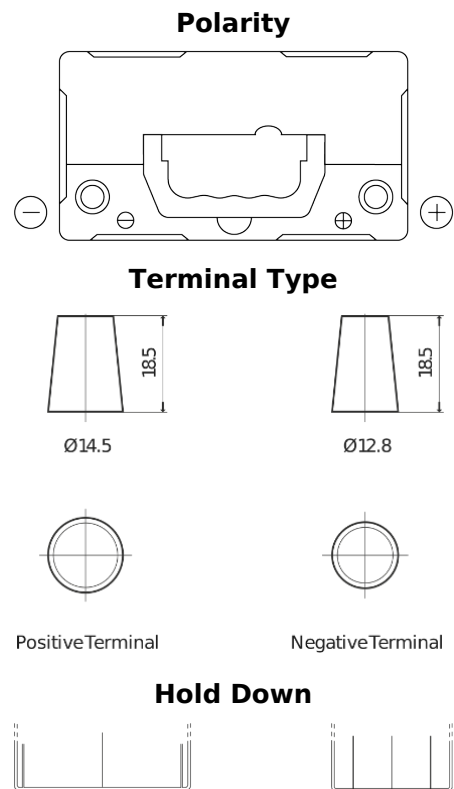

Product overview

Batteries for Cars

Technica TB456

Part number	TB456
Technology	Flooded
EAN/GTIN	3661024054355
Voltage	12 V
Capacity	45 Ah
CCA	330 A
Length	237 mm
Width	127 mm
Height	227 mm
Box size	B24
Polarity	ETN 0
Terminal Type	JIS taper post
Hold Down	B0
Weights (subject of variation)	11.40 kg