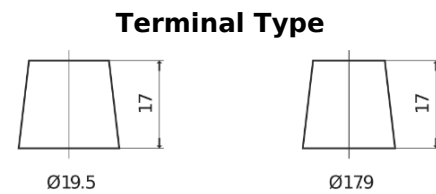

Product overview

Batteries for Marine and Leisure

Equipment GEL ES2400

Part number	ES2400
Technology	GEL
EAN/GTIN	3661024035750
Voltage	12 V
Capacity	210.0 Ah
Watt hour	2400 Wh
Length	518 mm
Width	274 mm
Height	240 mm
Box size	D06
Polarity	ETN 3
Terminal Type	EN taper post
Hold Down	B0
Weights (subject of variation)	63.50 kg