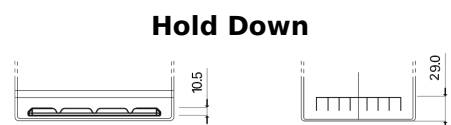

Product overview

Batteries for Cars

Technica TB704

Part number	TB704
Technology	Flooded
EAN/GTIN	3661024054430
Voltage	12 V
Capacity	70 Ah
CCA	540 A
Length	270 mm
Width	173 mm
Height	222 mm
Box size	D26
Polarity	ETN 0
Terminal Type	EN taper post
Hold Down	Korean B1+B6
Weights (subject of variation)	16.10 kg