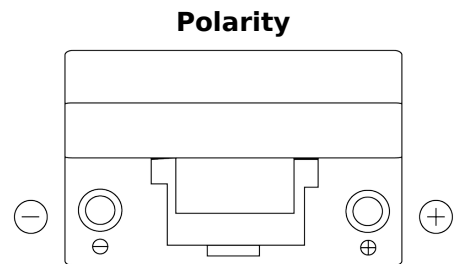

Product overview

Batteries for Cars

Technica TB704

Part number	TB704
Technology	Flooded
EAN/GTIN	3661024054430
Voltage	12 V
Capacity	70 Ah
CCA	540 A
Length	270 mm
Width	173 mm
Height	222 mm
Box size	D26
Polarity	ETN 0
Terminal Type	EN taper post
Hold Down	Korean B1+B6
Weights (subject of variation)	16.10 kg