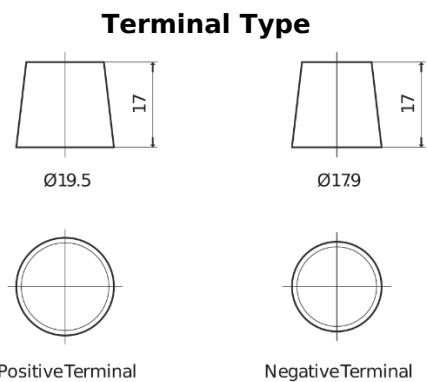

Product overview

Batteries for Cars

Technica TB704

Part number	TB704
Technology	Flooded
EAN/GTIN	3661024054430
Voltage	12 V
Capacity	70 Ah
CCA	540 A
Length	270 mm
Width	173 mm
Height	222 mm
Box size	D26
Polarity	ETN 0
Terminal Type	EN taper post
Hold Down	Korean B1+B6
Weights (subject of variation)	16.10 kg