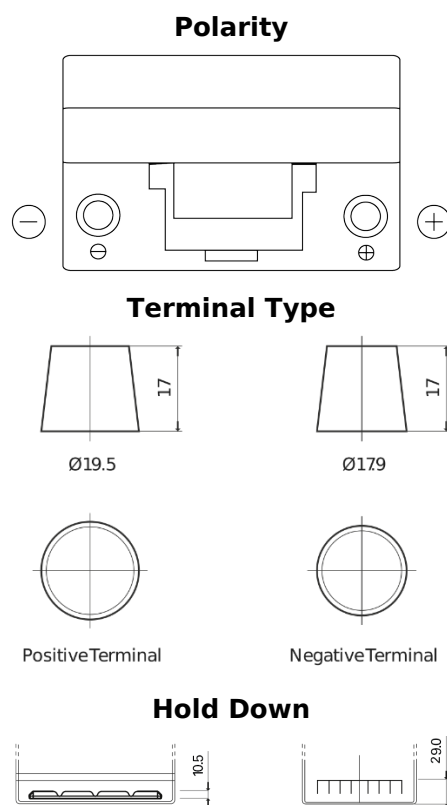

Product overview

Batteries for Cars

Technica TB704

Part number	TB704
Technology	Flooded
EAN/GTIN	3661024054430
Voltage	12 V
Capacity	70 Ah
CCA	540 A
Length	270 mm
Width	173 mm
Height	222 mm
Box size	D26
Polarity	ETN 0
Terminal Type	EN taper post
Hold Down	Korean B1+B6
Weights (subject of variation)	16.10 kg