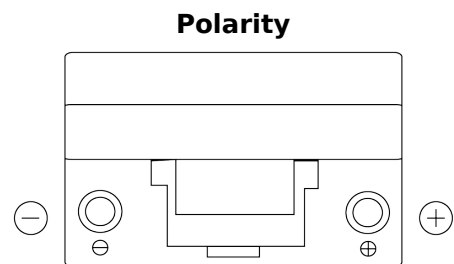

**Product overview**

Batteries for Cars

**Formula FB704**

|                                |               |
|--------------------------------|---------------|
| Part number                    | FB704         |
| Technology                     | Flooded       |
| EAN/GTIN                       | 3661024044431 |
| Voltage                        | 12 V          |
| Capacity                       | 70 Ah         |
| CCA                            | 540 A         |
| Length                         | 270 mm        |
| Width                          | 173 mm        |
| Height                         | 222 mm        |
| Box size                       | D26           |
| Polarity                       | ETN 0         |
| Terminal Type                  | EN taper post |
| Hold Down                      | Korean B1+B6  |
| Weights (subject of variation) | 16.10 kg      |