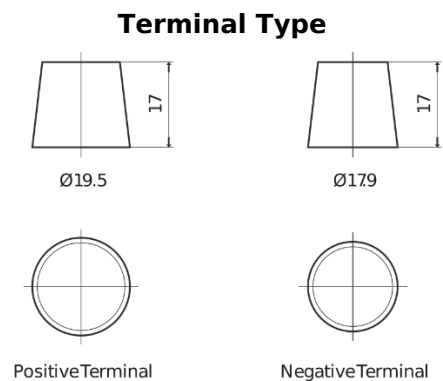

**Product overview**

Batteries for Cars

**Formula FB704**

|                                |               |
|--------------------------------|---------------|
| Part number                    | FB704         |
| Technology                     | Flooded       |
| EAN/GTIN                       | 3661024044431 |
| Voltage                        | 12 V          |
| Capacity                       | 70 Ah         |
| CCA                            | 540 A         |
| Length                         | 270 mm        |
| Width                          | 173 mm        |
| Height                         | 222 mm        |
| Box size                       | D26           |
| Polarity                       | ETN 0         |
| Terminal Type                  | EN taper post |
| Hold Down                      | Korean B1+B6  |
| Weights (subject of variation) | 16.10 kg      |