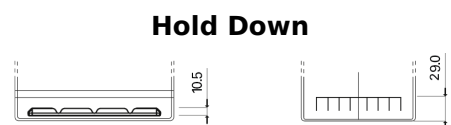

**Product overview**

Batteries for Cars

**Formula FB704**

Part number	FB704
Technology	Flooded
EAN/GTIN	3661024044431
Voltage	12 V
Capacity	70 Ah
CCA	540 A
Length	270 mm
Width	173 mm
Height	222 mm
Box size	D26
Polarity	ETN 0
Terminal Type	EN taper post
Hold Down	Korean B1+B6
Weights (subject of variation)	16.10 kg