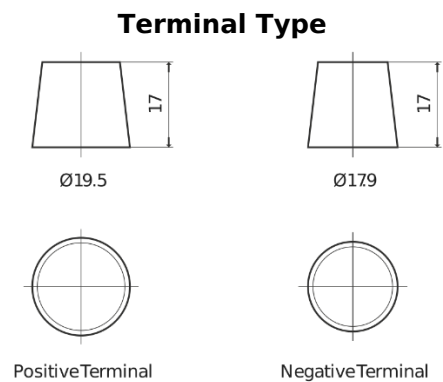

**Product overview**

Batteries for Cars

**Formula FB704**

Part number	FB704
Technology	Flooded
EAN/GTIN	3661024044431
Voltage	12 V
Capacity	70 Ah
CCA	540 A
Length	270 mm
Width	173 mm
Height	222 mm
Box size	D26
Polarity	ETN 0
Terminal Type	EN taper post
Hold Down	Korean B1+B6
Weights (subject of variation)	16.10 kg