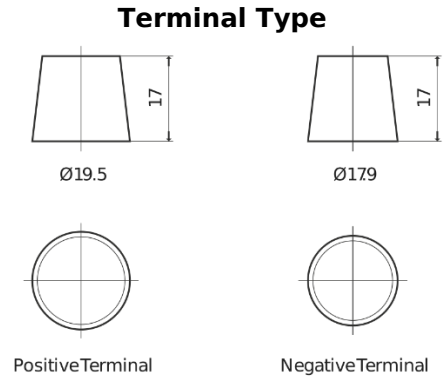

Product overview

Batteries for Marine and Leisure

Equipment GEL ES1300

Part number	ES1300
Technology	GEL
EAN/GTIN	3661024035781
Voltage	12 V
Capacity	120.0 Ah
Watt hour	1300 Wh
Length	345 mm
Width	171 mm
Height	283 mm
Box size	D03
Polarity	ETN 0
Terminal Type	EN taper post
Hold Down	B0
Weights (subject of variation)	37.50 kg