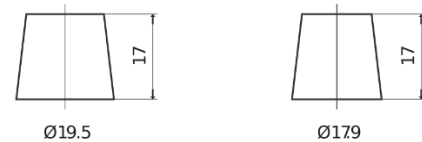

Product overview

Batteries for Cars

Power DB704

Part number	DB704
Technology	Flooded
EAN/GTIN	3661024024433
Voltage	12 V
Capacity	70 Ah
CCA	540 A
Length	270 mm
Width	173 mm
Height	222 mm
Box size	D26
Polarity	ETN 0
Terminal Type	EN taper post
Hold Down	Korean B1+B6
Weights (subject of variation)	16.10 kg

Polarity

Terminal Type

Positive Terminal

Negative Terminal

Hold Down

Design, features and specifications are subject to change without notice. We disclaim any representation or warranty, express or implied, concerning the data or recommendations, and in no event shall be liable for any loss or damage claimed to have arisen as a result. Some products may not be available in your local market.