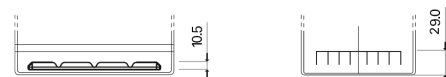

Product overview

Batteries for Cars

Power DB704

Part number	DB704
Technology	Flooded
EAN/GTIN	3661024024433
Voltage	12 V
Capacity	70 Ah
CCA	540 A
Length	270 mm
Width	173 mm
Height	222 mm
Box size	D26
Polarity	ETN 0
Terminal Type	EN taper post
Hold Down	Korean B1+B6
Weights (subject of variation)	16.10 kg

Polarity

Terminal Type

Positive Terminal

Negative Terminal

Hold Down

Design, features and specifications are subject to change without notice. We disclaim any representation or warranty, express or implied, concerning the data or recommendations, and in no event shall be liable for any loss or damage claimed to have arisen as a result. Some products may not be available in your local market.