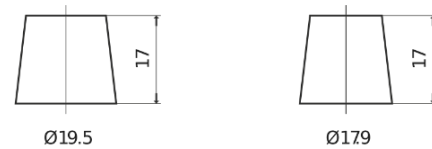

Terminal Type