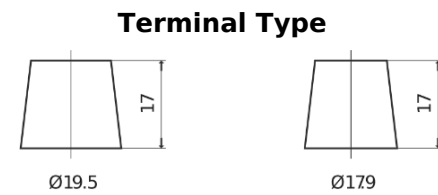

Product overview

Batteries for Marine and Leisure

Dual ER850

Part number	ER850
Technology	Flooded
EAN/GTIN	3661024037440
Voltage	12 V
Capacity	180.0 Ah
CCA	1000 A
Watt hour	850 Wh
Length	513 mm
Width	223 mm
Height	223 mm
Box size	D05
Polarity	ETN 3
Terminal Type	EN taper post
Hold Down	B0
Weights (subject of variation)	46.10 kg