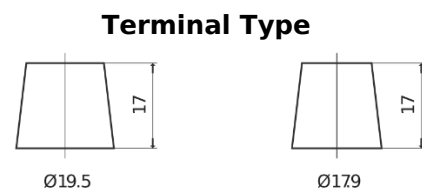

**Product overview**

Batteries for Marine and Leisure

**Dual ER600**

Part number	ER600
Technology	Flooded
EAN/GTIN	3661024037969
Voltage	12 V
Capacity	120.0 Ah
CCA	800 A
Length	349 mm
Width	175 mm
Height	285 mm
Box size	D03
Polarity	ETN 1
Terminal Type	EN taper post
Hold Down	B0
Weights (subject of variation)	31.40 kg