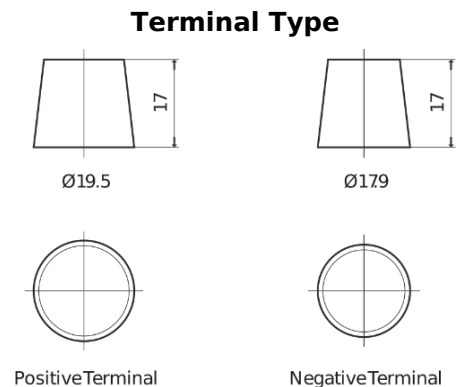

Product overview

Batteries for Marine and Leisure

Dual ER550

Part number	ER550
Technology	Flooded
EAN/GTIN	3661024035989
Voltage	12 V
Capacity	115.0 Ah
CCA	760 A
Watt hour	550 Wh
Length	349 mm
Width	175 mm
Height	235 mm
Box size	D02
Polarity	ETN 1
Terminal Type	EN taper post
Hold Down	B0
Weights (subject of variation)	27.80 kg