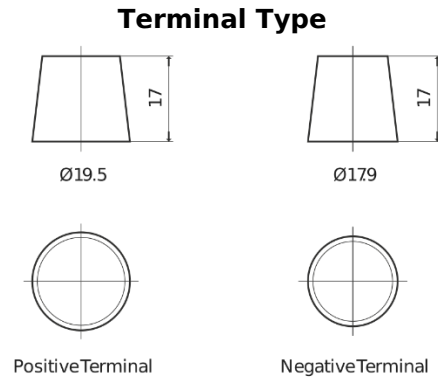

Product overview

Batteries for Marine and Leisure

Dual ER550

Part number	ER550
Technology	Flooded
EAN/GTIN	3661024035989
Voltage	12 V
Capacity	115.0 Ah
CCA	760 A
Watt hour	550 Wh
Length	349 mm
Width	175 mm
Height	235 mm
Box size	D02
Polarity	ETN 1
Terminal Type	EN taper post
Hold Down	B0
Weights (subject of variation)	27.80 kg