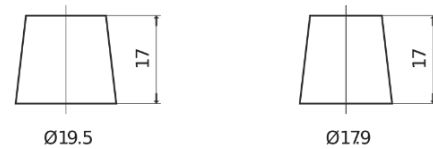

Terminal Type