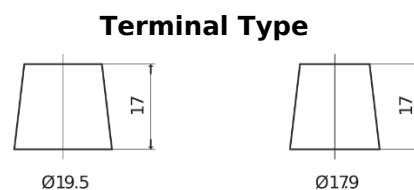

**Product overview**

Batteries for Cars

**Premium EA654**

Part number	EA654
Technology	Flooded
EAN/GTIN	3661024034142
Voltage	12 V
Capacity	65 Ah
CCA	580 A
Length	230 mm
Width	173 mm
Height	222 mm
Box size	D23
Polarity	ETN 0
Terminal Type	EN taper post
Hold Down	Korean B1
Weights (subject of variation)	16.00 kg