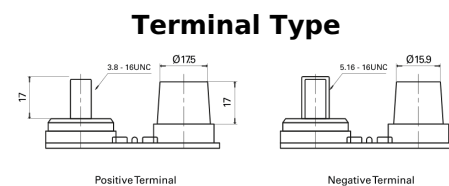

**Product overview**

Batteries for Marine and Leisure

**Dual AGM EP900**

Part number	EP900
Technology	AGM
EAN/GTIN	3661024035965
Voltage	12 V
Capacity	100.0 Ah
CCA	800 A
Watt hour	900 Wh
Length	330 mm
Width	173 mm
Height	240 mm
Box size	G31
Polarity	ETN 1
Terminal Type	SAE M 3/8" - 5/16" taper&stud
Hold Down	B0
Weights (subject of variation)	31.00 kg