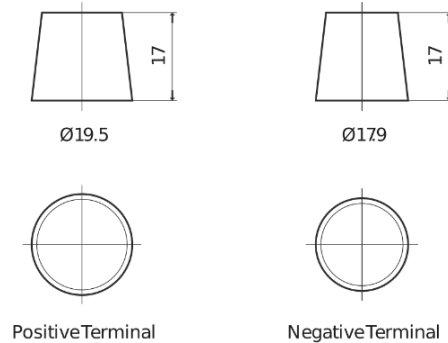

Product overview

Batteries for Marine and Leisure

Dual AGM EP800

Part number	EP800
Technology	AGM
EAN/GTIN	3661024036535
Voltage	12 V
Capacity	95.0 Ah
CCA	850 A
Watt hour	800 Wh
Length	353 mm
Width	175 mm
Height	190 mm
Box size	L05
Polarity	ETN 0
Terminal Type	EN taper post
Hold Down	B13
Weights (subject of variation)	26.10 kg

Polarity

Terminal Type

Hold Down

Design, features and specifications are subject to change without notice. We disclaim any representation or warranty, express or implied, concerning the data or recommendations, and in no event shall be liable for any loss or damage claimed to have arisen as a result. Some products may not be available in your local market.