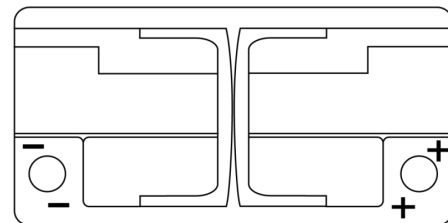

Product overview

Batteries for Marine and Leisure

Dual AGM EP800

Part number	EP800
Technology	AGM
EAN/GTIN	3661024036535
Voltage	12 V
Capacity	95.0 Ah
CCA	850 A
Watt hour	800 Wh
Length	353 mm
Width	175 mm
Height	190 mm
Box size	L05
Polarity	ETN 0
Terminal Type	EN taper post
Hold Down	B13
Weights (subject of variation)	26.10 kg

Polarity

Terminal Type

Hold Down

Design, features and specifications are subject to change without notice. We disclaim any representation or warranty, express or implied, concerning the data or recommendations, and in no event shall be liable for any loss or damage claimed to have arisen as a result. Some products may not be available in your local market.