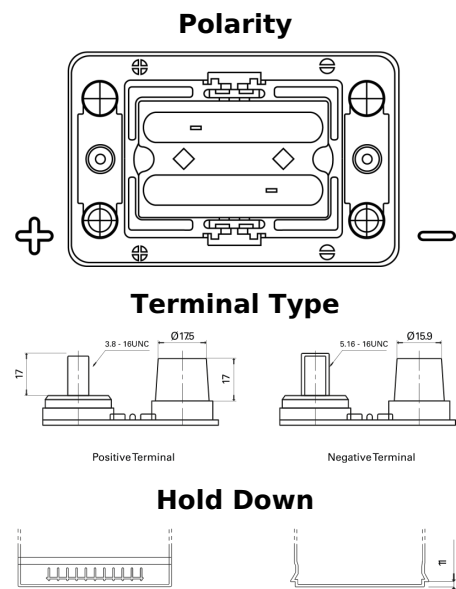

**Product overview**

Batteries for Marine and Leisure

**Dual AGM EP450**

Part number	EP450
Technology	AGM
EAN/GTIN	3661024035972
Voltage	12 V
Capacity	50.0 Ah
CCA	750 A
Watt hour	450 Wh
Length	260 mm
Width	173 mm
Height	206 mm
Box size	G34
Polarity	ETN 1
Terminal Type	SAE M 3/8" - 5/16" taper&stud
Hold Down	B7
Weights (subject of variation)	18.60 kg