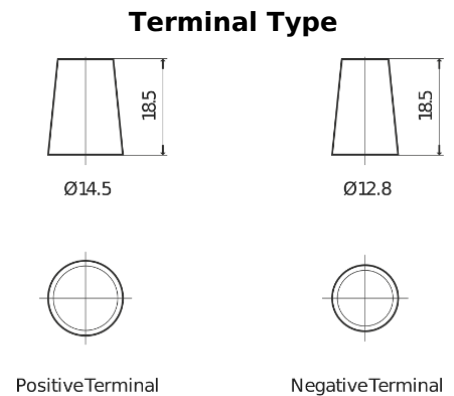

Product overview

Batteries for Cars

Excell EB456

Part number	EB456
Technology	Flooded
EAN/GTIN	3661024034357
Voltage	12 V
Capacity	45 Ah
CCA	330 A
Length	237 mm
Width	127 mm
Height	227 mm
Box size	B24
Polarity	ETN 0
Terminal Type	JIS taper post
Hold Down	B0
Weights (subject of variation)	11.40 kg