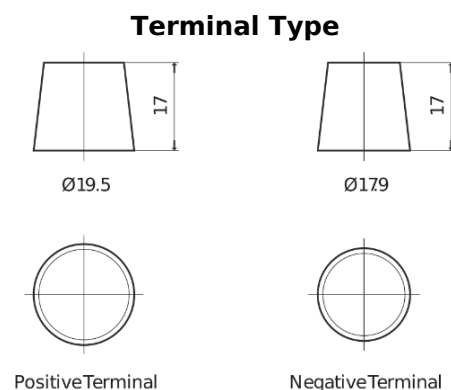

Product overview

Batteries for Marine and Leisure

Dual AGM EP2100

Part number	EP2100
Technology	AGM
EAN/GTIN	3661024035934
Voltage	12 V
Capacity	240.0 Ah
CCA	1200 A
Watt hour	2100 Wh
Length	518 mm
Width	274 mm
Height	240 mm
Box size	D06
Polarity	ETN 3
Terminal Type	EN taper post
Hold Down	B0
Weights (subject of variation)	70.00 kg