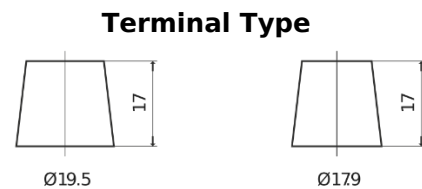

Product overview

Batteries for Marine and Leisure

Dual AGM EP2100

Part number	EP2100
Technology	AGM
EAN/GTIN	3661024035934
Voltage	12 V
Capacity	240.0 Ah
CCA	1200 A
Watt hour	2100 Wh
Length	518 mm
Width	274 mm
Height	240 mm
Box size	D06
Polarity	ETN 3
Terminal Type	EN taper post
Hold Down	B0
Weights (subject of variation)	70.00 kg