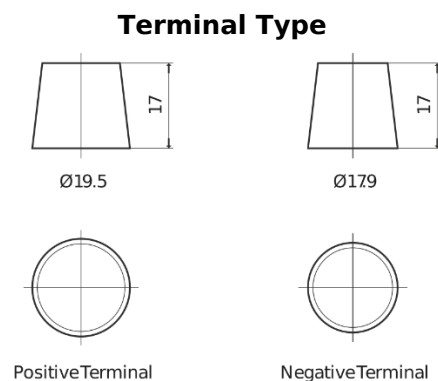

Product overview

Batteries for Marine and Leisure

Dual AGM EP1200

Part number	EP1200
Technology	AGM
EAN/GTIN	3661024035958
Voltage	12 V
Capacity	140.0 Ah
CCA	700 A
Watt hour	1200 Wh
Length	513 mm
Width	189 mm
Height	223 mm
Box size	D04
Polarity	ETN 3
Terminal Type	EN taper post
Hold Down	B0
Weights (subject of variation)	40.50 kg