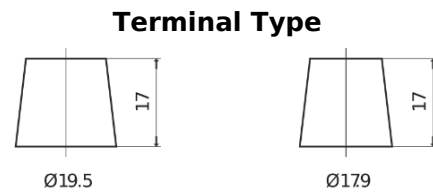

Product overview

Batteries for Marine and Leisure

Start EN900

Part number	EN900
Technology	Flooded
EAN/GTIN	3661024036061
Voltage	12 V
Capacity	140.0 Ah
CCA	800 A
MCA	900
Length	513 mm
Width	189 mm
Height	223 mm
Box size	D04
Polarity	ETN 3
Terminal Type	EN taper post
Hold Down	B0
Weights (subject of variation)	34.10 kg