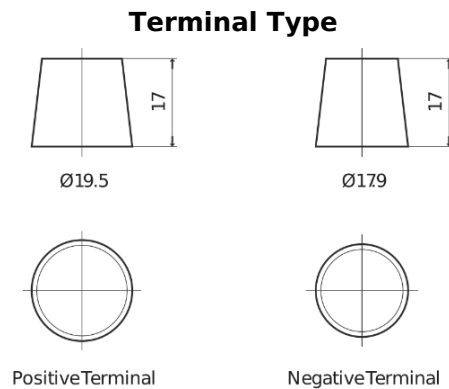

Product overview

Batteries for Marine and Leisure

Start EN900

Part number	EN900
Technology	Flooded
EAN/GTIN	3661024036061
Voltage	12 V
Capacity	140.0 Ah
CCA	800 A
MCA	900
Length	513 mm
Width	189 mm
Height	223 mm
Box size	D04
Polarity	ETN 3
Terminal Type	EN taper post
Hold Down	B0
Weights (subject of variation)	34.10 kg