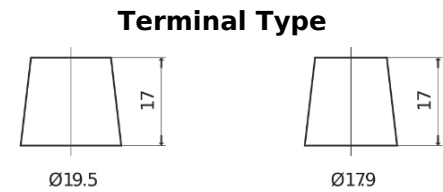

Product overview

Batteries for Marine and Leisure

Start EN850

Part number	EN850
Technology	Flooded
EAN/GTIN	3661024036078
Voltage	12 V
Capacity	110.0 Ah
CCA	750 A
MCA	850
Length	349 mm
Width	175 mm
Height	235 mm
Box size	D02
Polarity	ETN 1
Terminal Type	EN taper post
Hold Down	B0
Weights (subject of variation)	25.40 kg