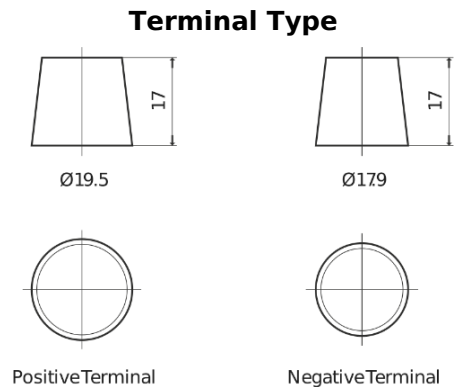

Product overview

Batteries for Marine and Leisure

Start EN850

Part number	EN850
Technology	Flooded
EAN/GTIN	3661024036078
Voltage	12 V
Capacity	110.0 Ah
CCA	750 A
MCA	850
Length	349 mm
Width	175 mm
Height	235 mm
Box size	D02
Polarity	ETN 1
Terminal Type	EN taper post
Hold Down	B0
Weights (subject of variation)	25.40 kg