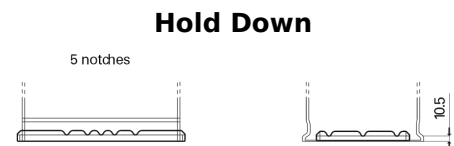

Product overview

Batteries for Marine and Leisure

Start EN750

| | |
|--------------------------------|---------------|
| Part number | EN750 |
| Technology | Flooded |
| EAN/GTIN | 3661024036085 |
| Voltage | 12 V |
| Capacity | 74.0 Ah |
| CCA | 680 A |
| MCA | 750 |
| Length | 278 mm |
| Width | 175 mm |
| Height | 190 mm |
| Box size | L03 |
| Polarity | ETN 0 |
| Terminal Type | EN taper post |
| Hold Down | B13 |
| Weights (subject of variation) | 16.60 kg |