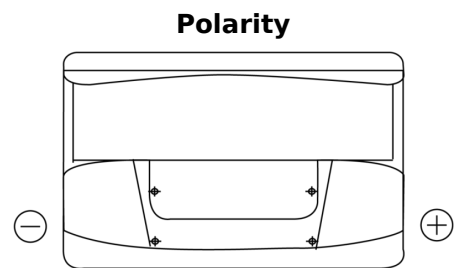

Product overview

Batteries for Marine and Leisure

Start EN750

| | |
|--------------------------------|---------------|
| Part number | EN750 |
| Technology | Flooded |
| EAN/GTIN | 3661024036085 |
| Voltage | 12 V |
| Capacity | 74.0 Ah |
| CCA | 680 A |
| MCA | 750 |
| Length | 278 mm |
| Width | 175 mm |
| Height | 190 mm |
| Box size | L03 |
| Polarity | ETN 0 |
| Terminal Type | EN taper post |
| Hold Down | B13 |
| Weights (subject of variation) | 16.60 kg |