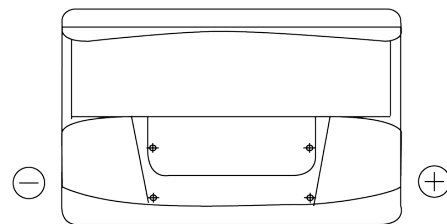

Product overview

Batteries for Marine and Leisure

Start EN750

Part number	EN750
Technology	Flooded
EAN/GTIN	3661024036085
Voltage	12 V
Capacity	74.0 Ah
CCA	680 A
MCA	750
Length	278 mm
Width	175 mm
Height	190 mm
Box size	L03
Polarity	ETN 0
Terminal Type	EN taper post
Hold Down	B13
Weights (subject of variation)	16.60 kg

Polarity

Terminal Type

Positive Terminal

Negative Terminal

Hold Down

Design, features and specifications are subject to change without notice. We disclaim any representation or warranty, express or implied, concerning the data or recommendations, and in no event shall be liable for any loss or damage claimed to have arisen as a result. Some products may not be available in your local market.