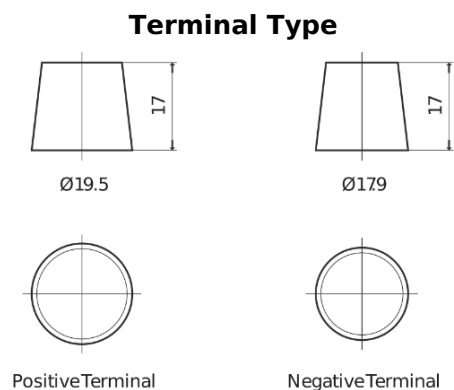

Product overview

Batteries for Marine and Leisure

Start EN750

| | |
|--------------------------------|---------------|
| Part number | EN750 |
| Technology | Flooded |
| EAN/GTIN | 3661024036085 |
| Voltage | 12 V |
| Capacity | 74.0 Ah |
| CCA | 680 A |
| MCA | 750 |
| Length | 278 mm |
| Width | 175 mm |
| Height | 190 mm |
| Box size | L03 |
| Polarity | ETN 0 |
| Terminal Type | EN taper post |
| Hold Down | B13 |
| Weights (subject of variation) | 16.60 kg |