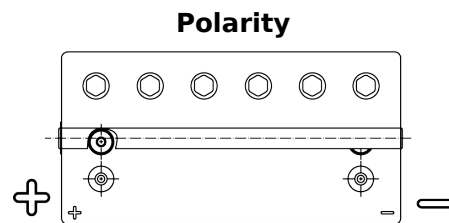

**Product overview**

Batteries for Marine and Leisure

**Start AGM EM960**

Part number	EM960
Technology	AGM
EAN/GTIN	3661024036016
Voltage	12 V
Capacity	100.0 Ah
CCA	800 A
MCA	960
Length	330 mm
Width	173 mm
Height	240 mm
Box size	G31
Polarity	ETN 1
Terminal Type	SAE M 3/8" taper&stud
Hold Down	B0
Weights (subject of variation)	31.00 kg