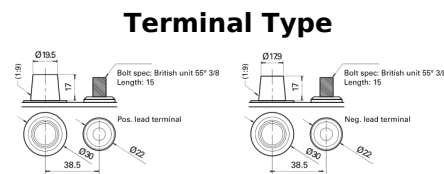

**Product overview**

Batteries for Marine and Leisure

**Start AGM EM960**

Part number	EM960
Technology	AGM
EAN/GTIN	3661024036016
Voltage	12 V
Capacity	100.0 Ah
CCA	800 A
MCA	960
Length	330 mm
Width	173 mm
Height	240 mm
Box size	G31
Polarity	ETN 1
Terminal Type	SAE M 3/8" taper&stud
Hold Down	B0
Weights (subject of variation)	31.00 kg