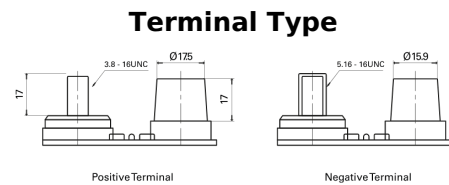

**Product overview**

Batteries for Marine and Leisure

**Start AGM EM1000**

Part number	EM1000
Technology	AGM
EAN/GTIN	3661024036023
Voltage	12 V
Capacity	50.0 Ah
CCA	800 A
MCA	1000
Length	260 mm
Width	173 mm
Height	206 mm
Box size	G34
Polarity	ETN 1
Terminal Type	SAE M 3/8"- 5/16" taper&stud
Hold Down	B7
Weights (subject of variation)	17.90 kg