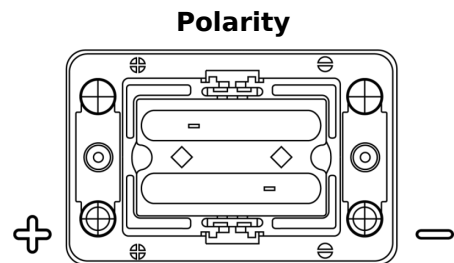

**Product overview**

Batteries for Marine and Leisure

**Start AGM EM1000**

Part number	EM1000
Technology	AGM
EAN/GTIN	3661024036023
Voltage	12 V
Capacity	50.0 Ah
CCA	800 A
MCA	1000
Length	260 mm
Width	173 mm
Height	206 mm
Box size	G34
Polarity	ETN 1
Terminal Type	SAE M 3/8" - 5/16" taper&stud
Hold Down	B7
Weights (subject of variation)	17.90 kg