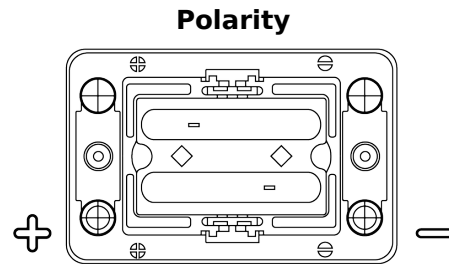

**Product overview**

Batteries for Marine and Leisure

**Start AGM EM1000**

Part number	EM1000
Technology	AGM
EAN/GTIN	3661024036023
Voltage	12 V
Capacity	50.0 Ah
CCA	800 A
MCA	1000
Length	260 mm
Width	173 mm
Height	206 mm
Box size	G34
Polarity	ETN 1
Terminal Type	SAE M 3/8"- 5/16" taper&stud
Hold Down	B7
Weights (subject of variation)	17.90 kg