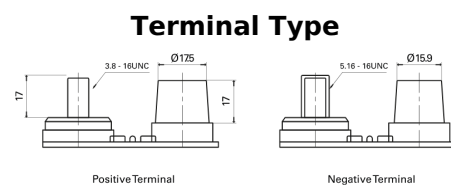

Product overview

Batteries for Marine and Leisure

Start AGM EM1000

Part number	EM1000
Technology	AGM
EAN/GTIN	3661024036023
Voltage	12 V
Capacity	50.0 Ah
CCA	800 A
MCA	1000
Length	260 mm
Width	173 mm
Height	206 mm
Box size	G34
Polarity	ETN 1
Terminal Type	SAE M 3/8"- 5/16" taper&stud
Hold Down	B7
Weights (subject of variation)	17.90 kg