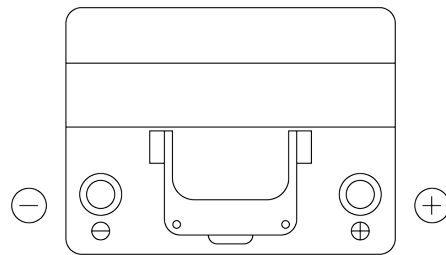

Product overview

Batteries for Cars

Formula FB604

Part number	FB604
Technology	Flooded
EAN/GTIN	3661024044417
Voltage	12 V
Capacity	60 Ah
CCA	480 A
Length	230 mm
Width	173 mm
Height	222 mm
Box size	D23
Polarity	ETN 0
Terminal Type	EN taper post
Hold Down	Korean B1
Weights (subject of variation)	14.60 kg

Polarity

Terminal Type

Positive Terminal

Negative Terminal

Hold Down

Design, features and specifications are subject to change without notice. We disclaim any representation or warranty, express or implied, concerning the data or recommendations, and in no event shall be liable for any loss or damage claimed to have arisen as a result. Some products may not be available in your local market.