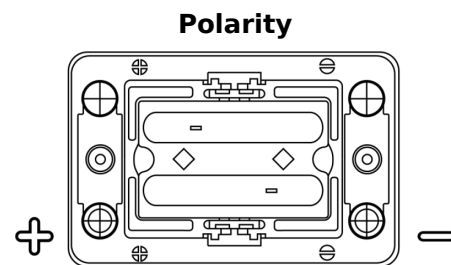

Product overview

Batteries for Marine and Leisure

Start AGM EM1000

Part number	EM1000
Technology	AGM
EAN/GTIN	3661024036023
Voltage	12 V
Capacity	50.0 Ah
CCA	800 A
MCA	1000
Length	260 mm
Width	173 mm
Height	206 mm
Box size	G34
Polarity	ETN 1
Terminal Type	SAE M 3/8"- 5/16" taper&stud
Hold Down	B7
Weights (subject of variation)	17.90 kg