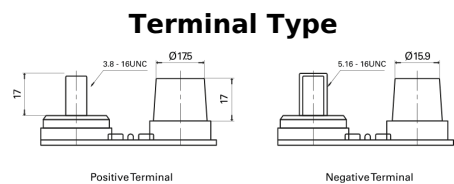

**Product overview**

Batteries for Marine and Leisure

**Start AGM EM1000**

Part number	EM1000
Technology	AGM
EAN/GTIN	3661024036023
Voltage	12 V
Capacity	50.0 Ah
CCA	800 A
MCA	1000
Length	260 mm
Width	173 mm
Height	206 mm
Box size	G34
Polarity	ETN 1
Terminal Type	SAE M 3/8" - 5/16" taper&stud
Hold Down	B7
Weights (subject of variation)	17.90 kg