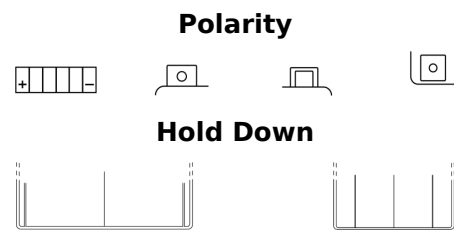

Product overview

Batteries for Motorcycles, ATVs, Snowmobiles, Garden

Li-Ion ELTX14H

Part number	ELTX14H
Technology	Li-Ion
EAN/GTIN	3661024036801
Voltage	12 V
Capacity	4.0 Ah
CCA	240 A
Watt hour	48 Wh
Length	150 mm
Width	90 mm
Height	95 mm
Box size	C53
Polarity	ETN 1
Terminal Type	M12
Hold Down	B0
Weights (subject of variation)	0.90 kg