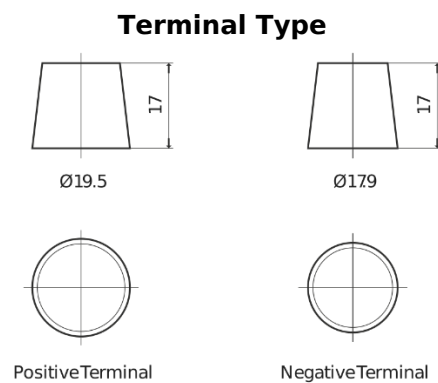

Product overview

Batteries for Trucks, Buses, Construction, Agriculture

StartPRO EG1806

Part number	EG1806
Technology	Flooded
EAN/GTIN	3661024035507
Voltage	12 V
Capacity	180 Ah
CCA	1000 A
Length	510 mm
Width	218 mm
Height	225 mm
Box size	D09
Polarity	ETN 4
Terminal Type	EN taper post
Hold Down	B3
Weights (subject of variation)	43.00 kg