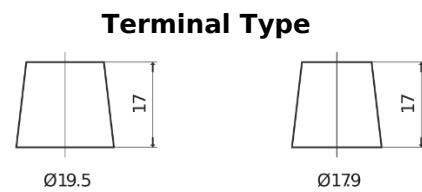

Product overview

Batteries for Trucks, Buses, Construction, Agriculture

StartPRO FG2253

Part number	FG2253
Technology	Flooded
EAN/GTIN	3661024047241
Voltage	12 V
Capacity	225 Ah
CCA	1200 A
Length	518 mm
Width	274 mm
Height	240 mm
Box size	D06
Polarity	ETN 3
Terminal Type	EN taper post
Hold Down	B0
Weights (subject of variation)	54.90 kg