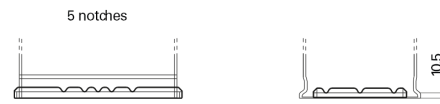

Product overview

Batteries for Trucks, Buses, Construction, Agriculture

PowerPRO Agri&Construction EJ1000

Part number	EJ1000
Technology	Flooded
EAN/GTIN	3661024036986
Voltage	12 V
Capacity	100.0 Ah
CCA	850 A
Length	353 mm
Width	175 mm
Height	190 mm
Box size	L05
Polarity	ETN 0
Terminal Type	EN taper post
Hold Down	B13
Weights (subject of variation)	21.80 kg

Polarity

Terminal Type

Hold Down

Design, features and specifications are subject to change without notice. We disclaim any representation or warranty, express or implied, concerning the data or recommendations, and in no event shall be liable for any loss or damage claimed to have arisen as a result. Some products may not be available in your local market.