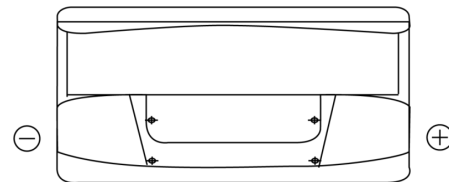

Product overview

Batteries for Trucks, Buses, Construction, Agriculture

PowerPRO Agri&Construction EJ1000

Part number	EJ1000
Technology	Flooded
EAN/GTIN	3661024036986
Voltage	12 V
Capacity	100.0 Ah
CCA	850 A
Length	353 mm
Width	175 mm
Height	190 mm
Box size	L05
Polarity	ETN 0
Terminal Type	EN taper post
Hold Down	B13
Weights (subject of variation)	21.80 kg

Polarity

Terminal Type

Hold Down

Design, features and specifications are subject to change without notice. We disclaim any representation or warranty, express or implied, concerning the data or recommendations, and in no event shall be liable for any loss or damage claimed to have arisen as a result. Some products may not be available in your local market.