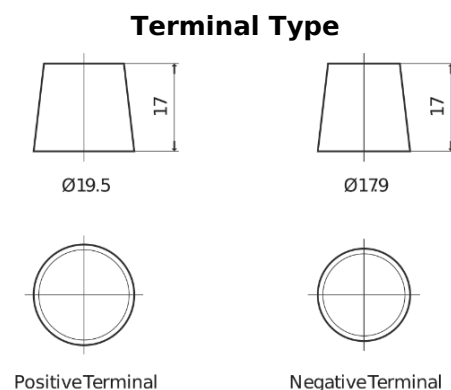

**Product overview**

Batteries for Trucks, Buses, Construction, Agriculture

**StartPRO EG2253**

Part number	EG2253
Technology	Flooded
EAN/GTIN	3661024037549
Voltage	12 V
Capacity	225.0 Ah
CCA	1200 A
Length	518 mm
Width	274 mm
Height	240 mm
Box size	D06
Polarity	ETN 3
Terminal Type	EN taper post
Hold Down	B0
Weights (subject of variation)	54.90 kg