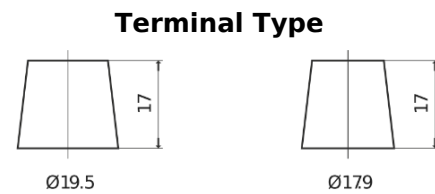

Product overview

Batteries for Trucks, Buses, Construction, Agriculture

StartPRO EG2253

| | |
|--------------------------------|---------------|
| Part number | EG2253 |
| Technology | Flooded |
| EAN/GTIN | 3661024037549 |
| Voltage | 12 V |
| Capacity | 225.0 Ah |
| CCA | 1200 A |
| Length | 518 mm |
| Width | 274 mm |
| Height | 240 mm |
| Box size | D06 |
| Polarity | ETN 3 |
| Terminal Type | EN taper post |
| Hold Down | B0 |
| Weights (subject of variation) | 54.90 kg |