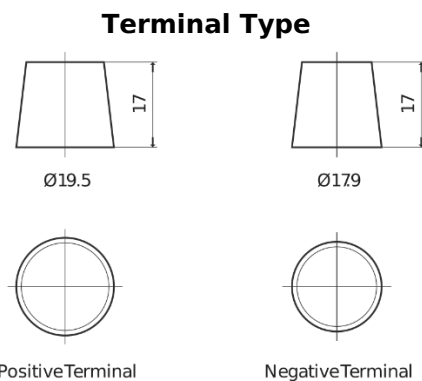

**Product overview**

Batteries for Trucks, Buses, Construction, Agriculture

**EndurancePRO EFB EX2253**

Part number	EX2253
Technology	EFB
EAN/GTIN	3661024036702
Voltage	12 V
Capacity	225 Ah
CCA	1150 A
Length	518 mm
Width	274 mm
Height	240 mm
Box size	D06
Polarity	ETN 3
Terminal Type	EN taper post
Hold Down	B0
Weights (subject of variation)	60.10 kg