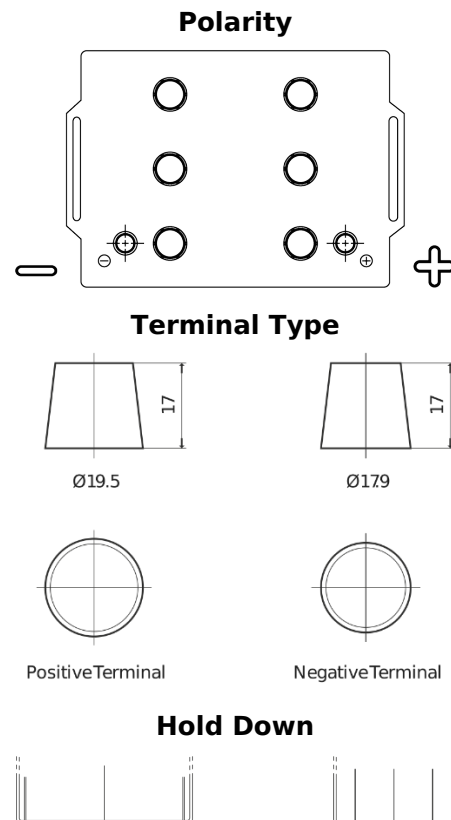

Product overview

Batteries for Trucks, Buses, Construction, Agriculture

StartPRO EG145A

Part number	EG145A
Technology	Flooded
EAN/GTIN	3661024035552
Voltage	12 V
Capacity	145.0 Ah
CCA	1000 A
Length	360 mm
Width	253 mm
Height	240 mm
Box size	F21
Polarity	ETN 6
Terminal Type	EN taper post
Hold Down	B0
Weights (subject of variation)	38.10 kg